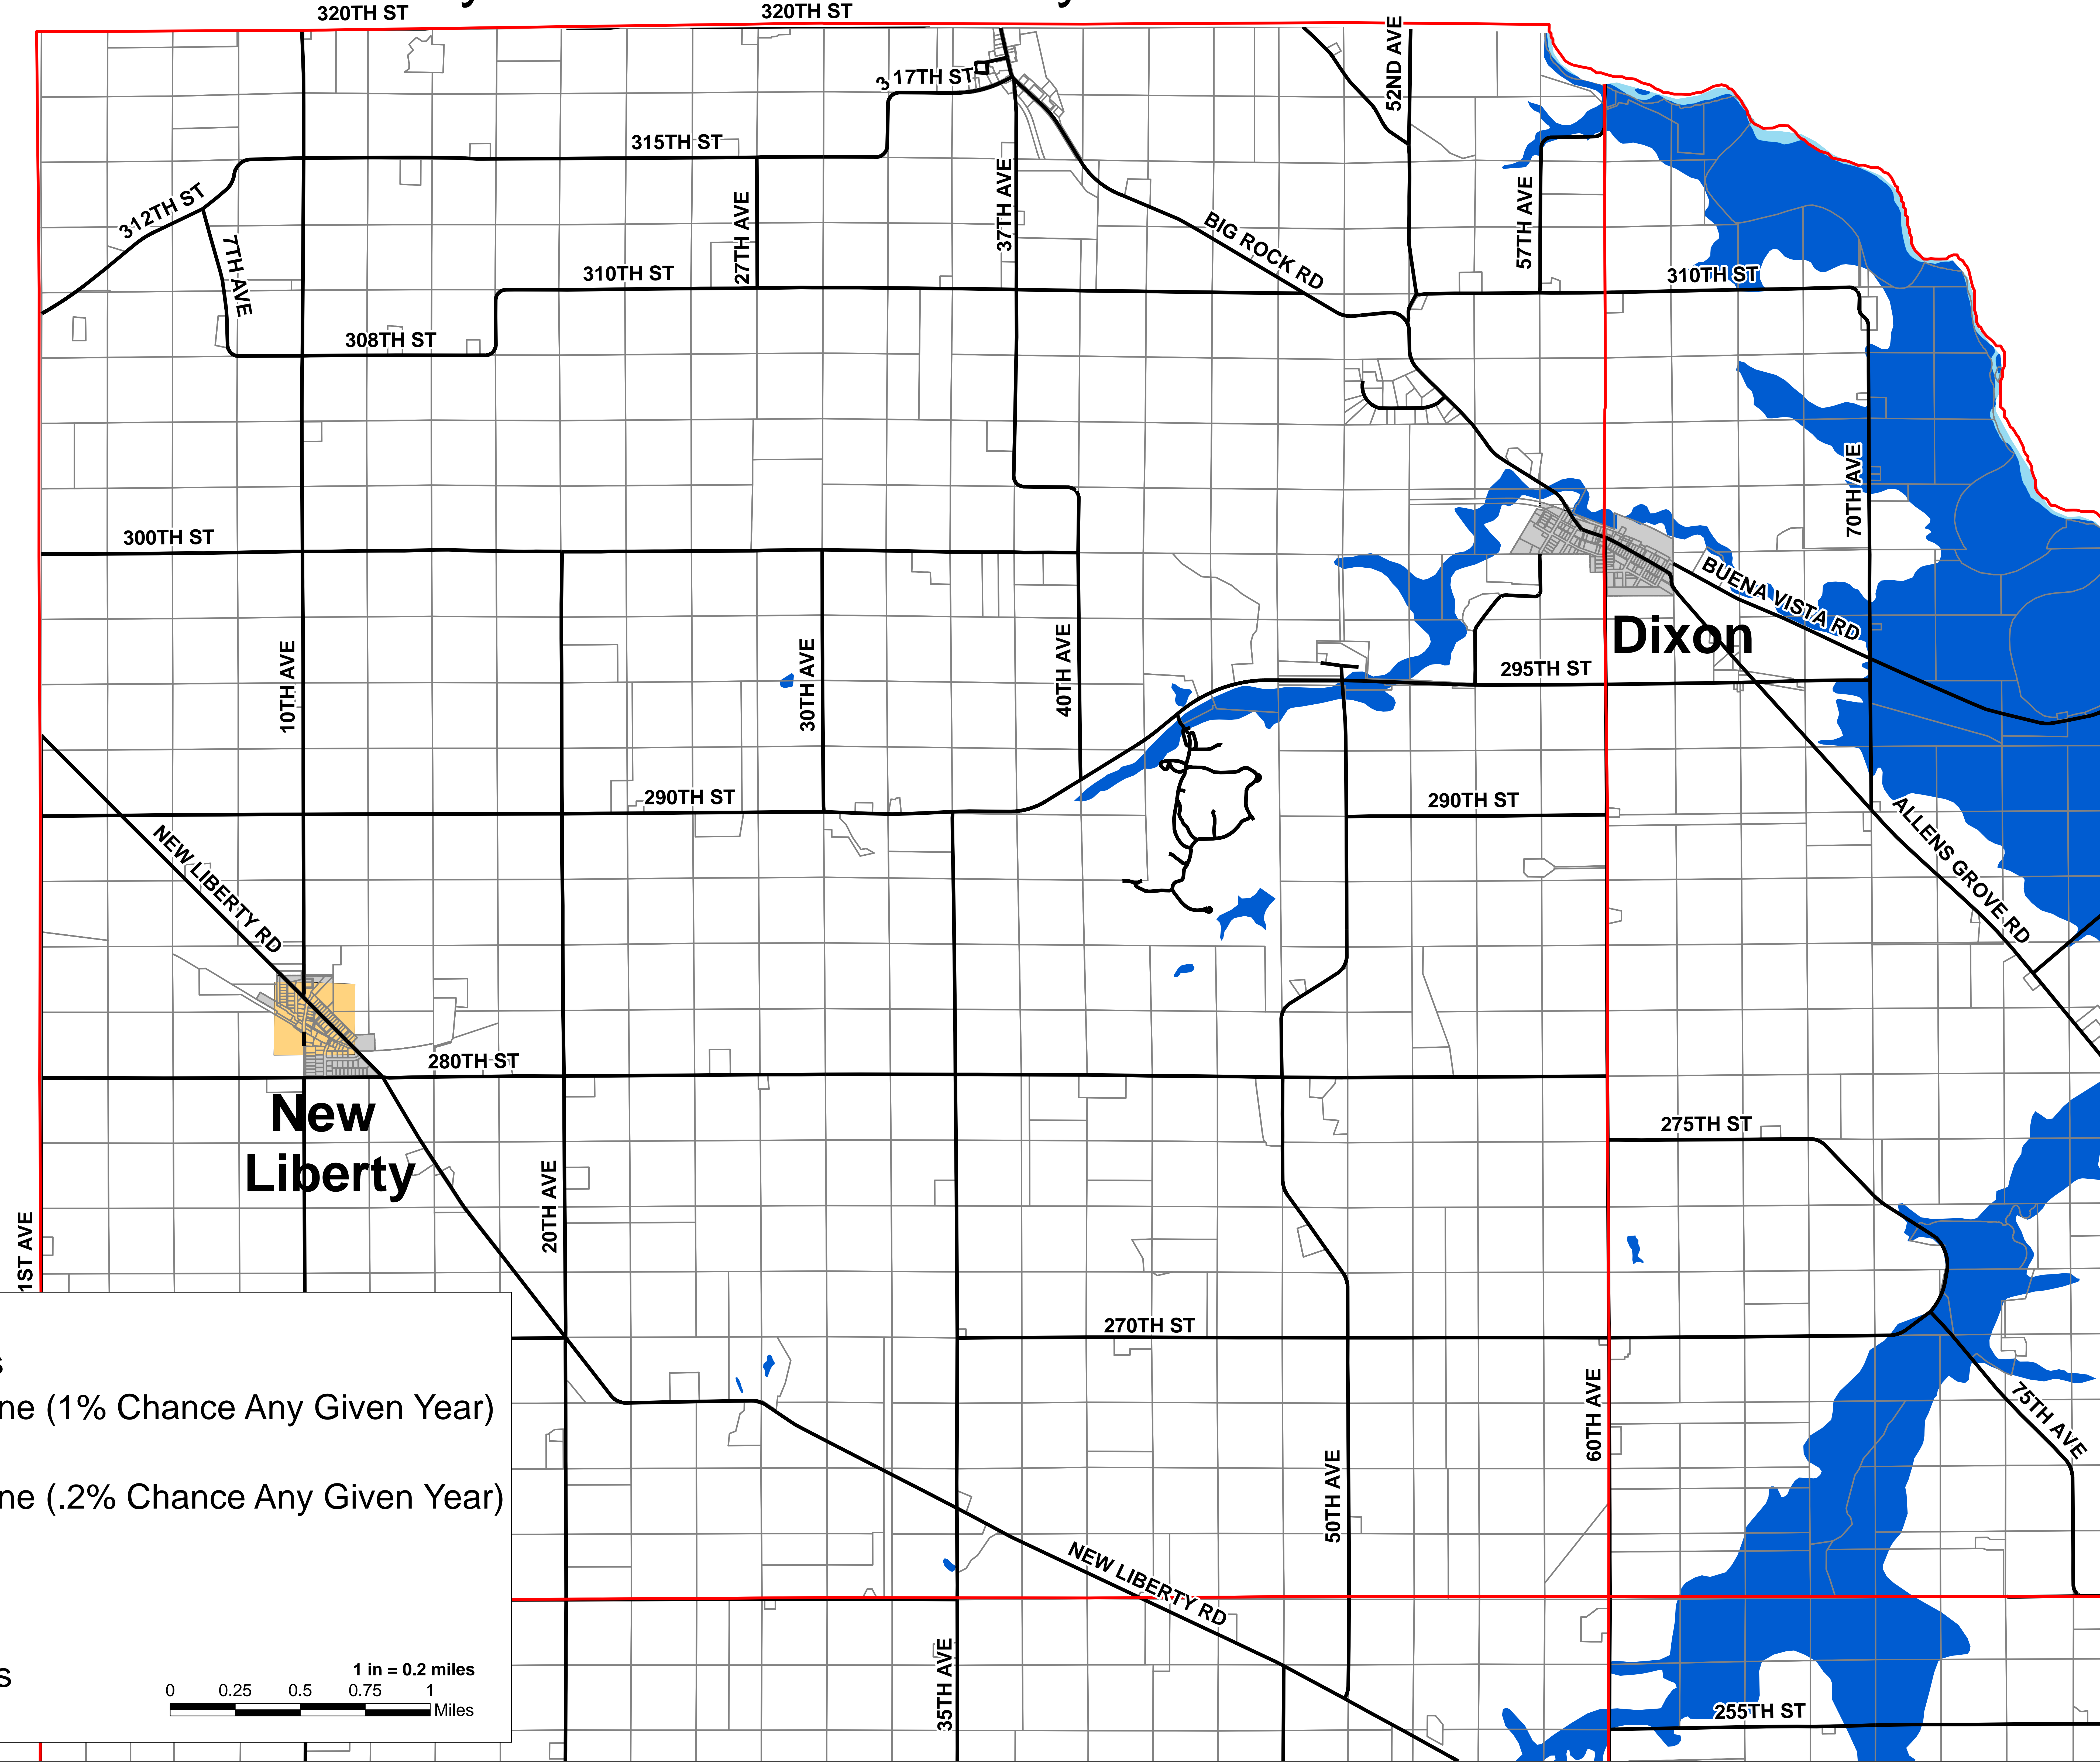

Liberty: Current FEMA 100-yr Flood Zone

Legend

Current FEMA Zones

- 100-Year Floodzone (1% Chance Any Given Year)
- Area Not Included
- 500-Year Floodzone (.2% Chance Any Given Year)

City Limits

Major Rivers

Parcels

Political Townships

Roads

1 in = 0.2 miles

0 0.25 0.5 0.75 1 Miles